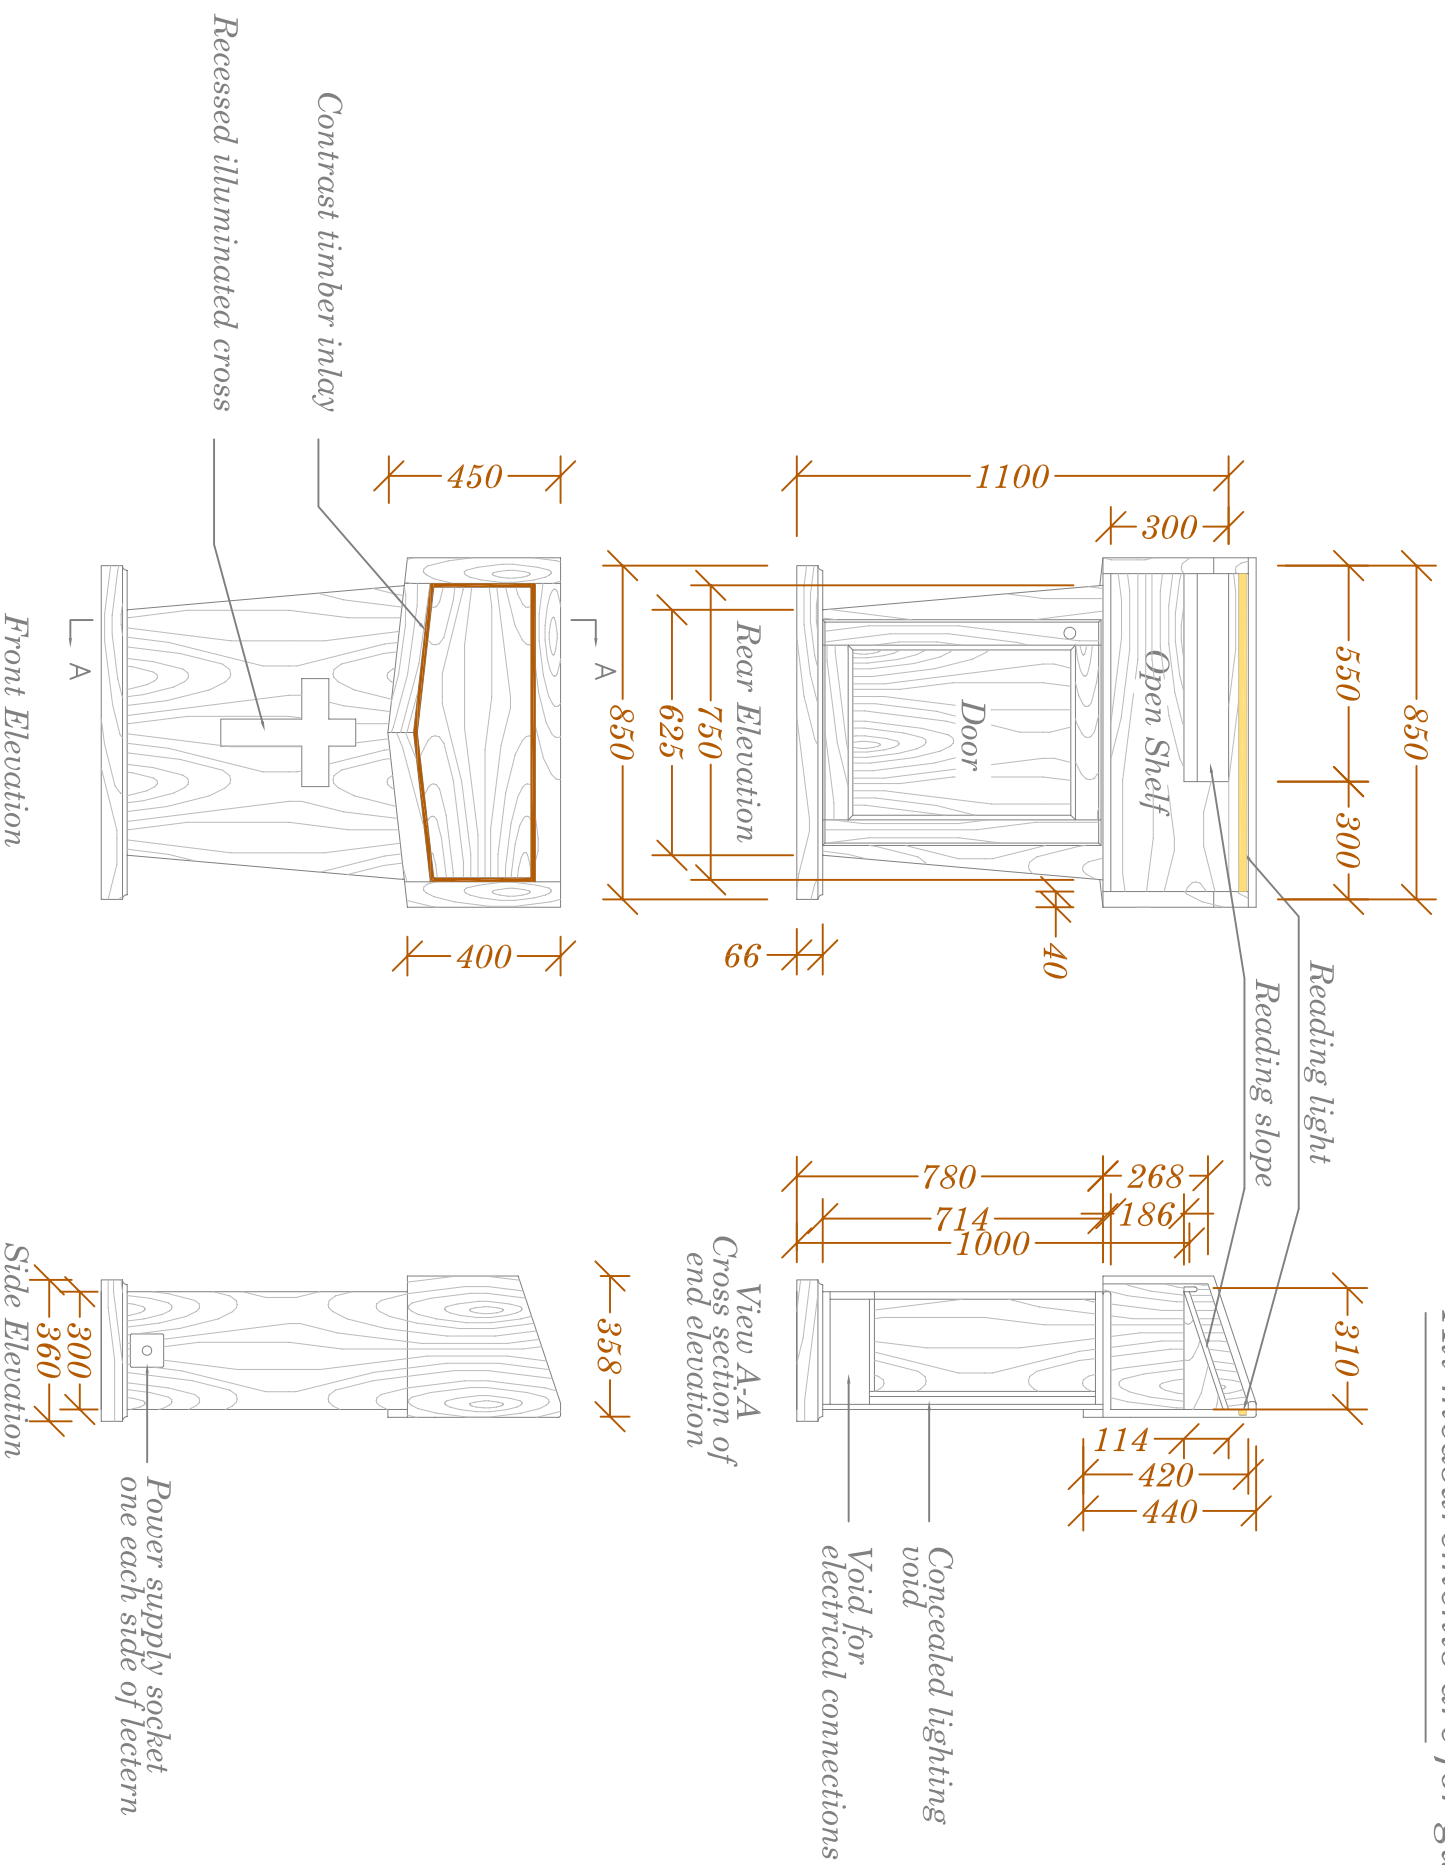

Notes

Manufactured from European Oak and veneered man made board, finished in clear high solid pre-catalyst lacquer. The fascia to have mahogany or teak inlay.

Electrical Recessed reading light and concealed recessed lighting by Hettich UK from the Minisys Long range with electronic ballast housed in the void provided, and two power input sockets one on each side of the unit.

All measurements are for guidance only

Alan Wakefield Bespoke cabinet maker

Handmade furniture designed and created
for you and your home
0795 800 9323

Client

Marley Baptist Church

Project

Prepared Lectern

Date April 2004

Scale 1/4